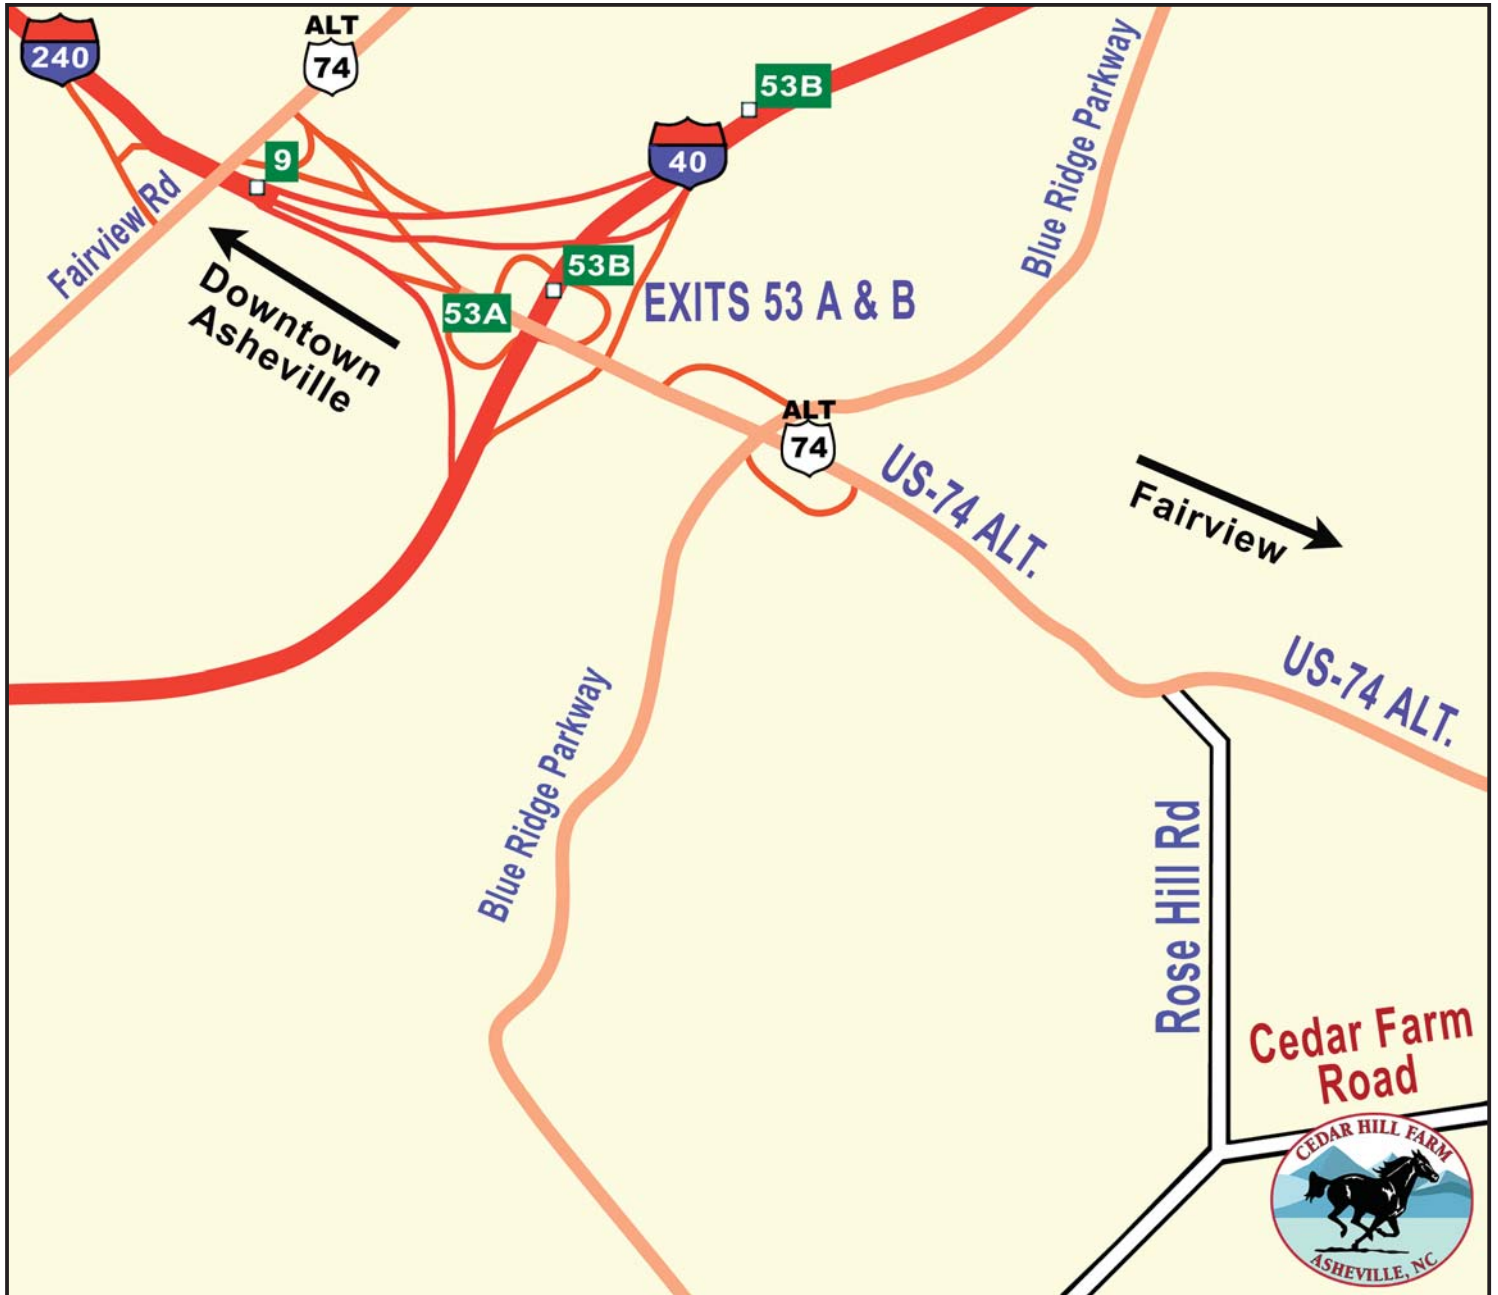

Map and Directions to Cedar Hill Farm

25 Cedar Farm Rd. • Asheville, NC 28803
Phone: 828-450-0470

Directions From I-40 East:

Take the US-74-A E exit, EXIT 53A, toward BLUE RIDGE PARKWAY/BAT CAVE go 0.2 mi
Merge onto US-74 ALT. and go 1.2 mi
Turn RIGHT onto ROSE HILL RD. and go 0.8 mi
Turn LEFT onto CEDAR FARM RD (unpaved).
CEDAR HILL FARM is on the RIGHT.

Directions From I-40 West:

Take the US-74-A exit 53 B on the Right toward BLUE RIDGE PARKWAY/BAT CAVE. go 0.2 m
Merge onto US-74 ALT. and go 1.3 mi
Turn RIGHT onto ROSE HILL RD. and go 0.8 mi
Turn LEFT onto CEDAR FARM RD (Unpaved).
CEDAR HILL FARM is on the RIGHT.